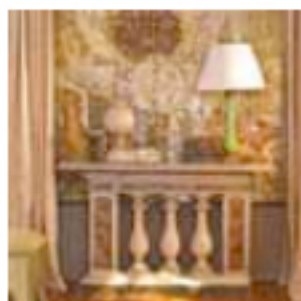

ON THE COVER: RON WOODSON AND JAIME RUMMERFIELD OF L.A.-BASED WOODSON & RUMMERFIELD'S HOUSE OF DESIGN TRANSFORM THE LADY OF THE HOUSE'S BEDROOM INTO A BOUDOIR FIT FOR AN OLD HOLLYWOOD STARLET.