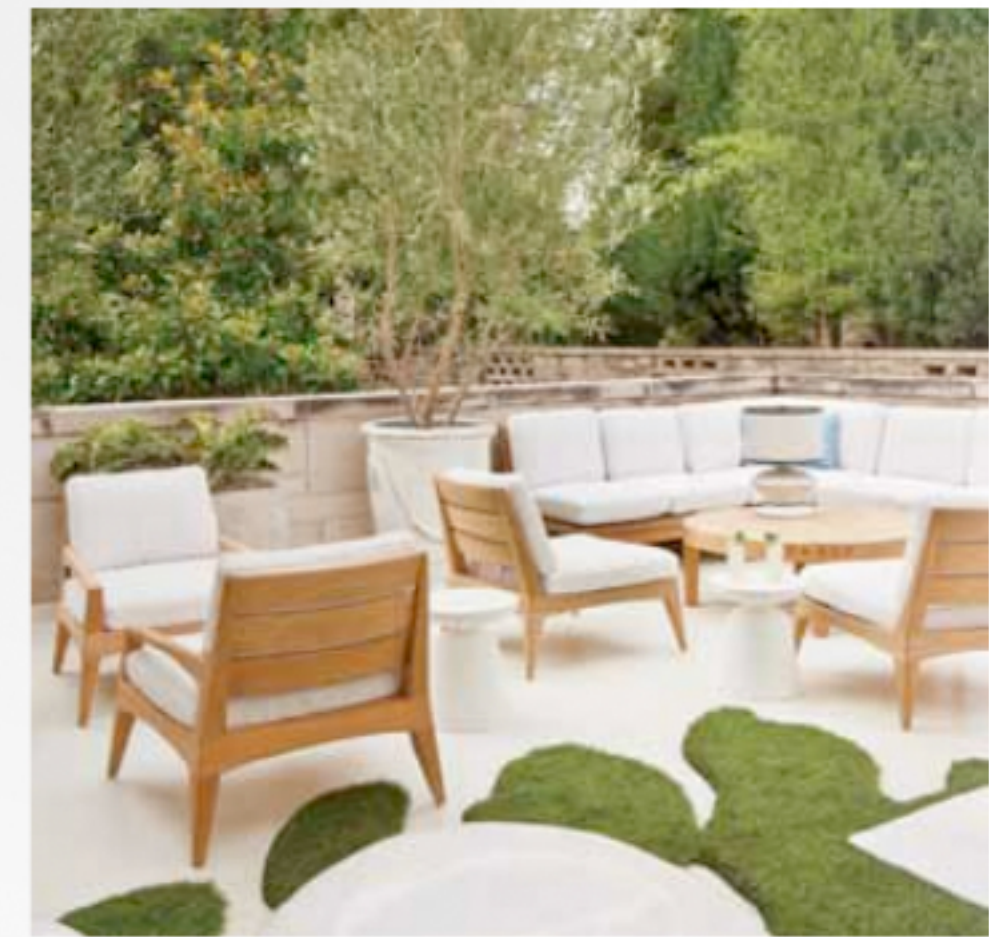

luxe.

interiors + design®

\$ 9.95 A LAMOND MEDIA PUBLICATION

VOLUME 11, NUMBER 1 | DISPLAY UNTIL 04/11/12

MAISON DE LUXE

DESIGNER SHOW HOUSE AT GREYSTONE ESTATE

IN PARTNERSHIP WITH THE CITY OF BEVERLY HILLS AND THE FRIENDS OF GREYSTONE, LUXE INTERIORS + DESIGN PRESENTS MAISON DE LUXE. TWENTY-FIVE TOP DESIGNERS FROM ACROSS THE COUNTRY HAVE COME TOGETHER TO TRANSFORM ONE OF THE GREAT ICONIC HOUSES IN AMERICA.

RAYMOND GOINS SITTING ROOM & TERRACE

When Raymond Goins got to work designing what was originally the gentleman's study, he thought about the room's origins: "Traditionally, it's a place of respite and quiet. Typically studious and masculine, a study is full of leather, books and accessories." And then, he did the opposite. Infusing the space with a sense of adventure and motion, thanks to the hand-rendered depictions of the racing horses that upholster the walls, which he sketched and painted himself, and the ram's-head desk, Goins sought to embrace the human element. Instead of stocking shelves with arbitrary reading and accessories, he opted for thoughtfully curated pieces obtained through *Habité* and his many travels, rounding out the look with a Swedish wool rug from the '40s with a primitive Scandinavian-inspired abstract pattern from *Keivan Woven Arts*. "I designed the space to be a place to contemplate and reflect," he says. "It's a refuge from everyone else and everywhere else." The best part about the retreat, though, is that it doesn't stop indoors; Goins carried his vision to the attached terrace, where generous seating from *Summit Furniture* and flourishing plantings from *Grace Design Associates* add an extra layer of escapism.