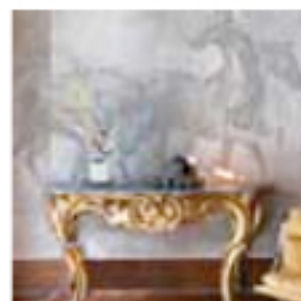

ON THE COVER: RON WOODSON AND JAIME RUMMERFIELD OF L.A.-BASED WOODSON & RUMMERFIELD'S HOUSE OF DESIGN TRANSFORM THE LADY OF THE HOUSE'S BEDROOM INTO A BOUDOIR FIT FOR AN OLD HOLLYWOOD STARLET.