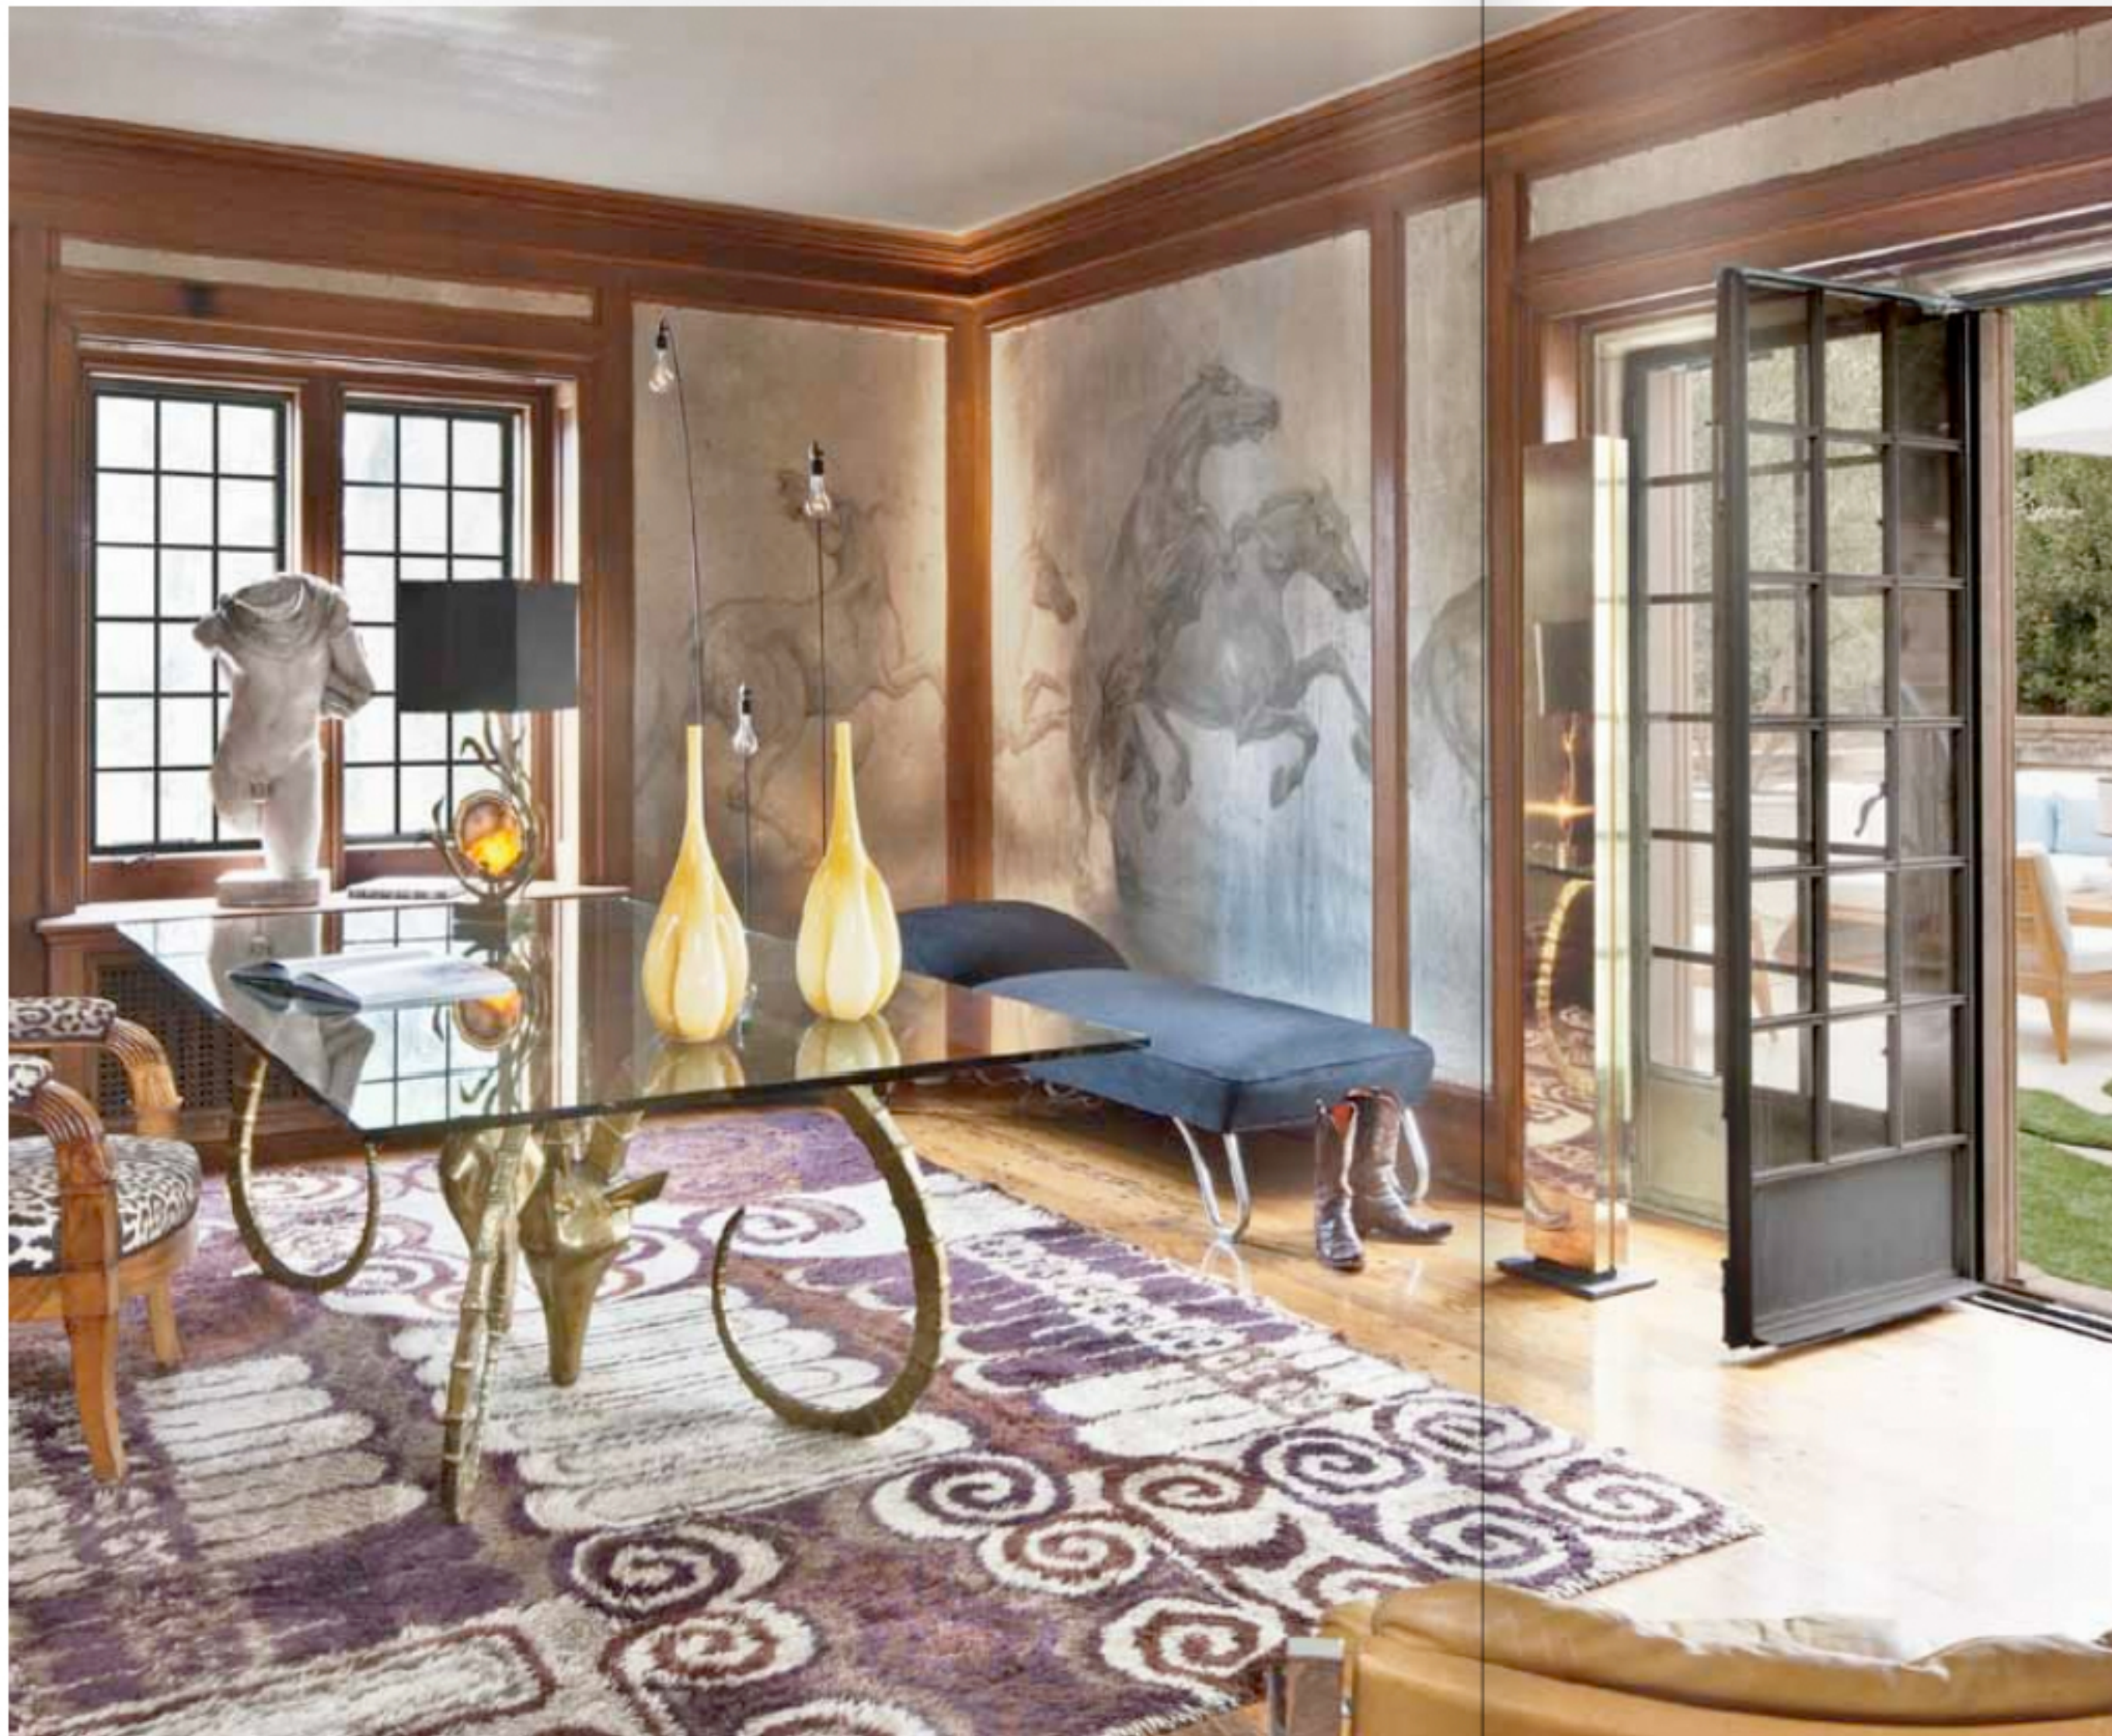

luxe.

interiors + design®

\$ 9.95 A LAMOND MEDIA PUBLICATION

VOLUME 11, NUMBER 1 | DISPLAY UNTIL 04/11/12

MAISON DE LUXE

DESIGNER SHOW HOUSE AT GREYSTONE ESTATE

IN PARTNERSHIP WITH THE CITY OF BEVERLY HILLS AND THE FRIENDS OF GREYSTONE, LUXE INTERIORS + DESIGN PRESENTS MAISON DE LUXE. TWENTY-FIVE TOP DESIGNERS FROM ACROSS THE COUNTRY HAVE COME TOGETHER TO TRANSFORM ONE OF THE GREAT ICONIC HOUSES IN AMERICA.

RAYMOND GOINS SITTING ROOM & TERRACE

When Raymond Goins got to work designing what was originally the gentleman's study, he thought about the room's origins: "Traditionally, it's a place of respite and quiet. Typically studious and masculine, a study is full of leather, books and accessories." And then, he did the opposite. Infusing the space with a sense of adventure and motion, thanks to the hand-rendered depictions of the racing horses that upholster the walls, which he sketched and painted himself, and the ram's-head desk, Goins sought to embrace the human element. Instead of stocking shelves with arbitrary reading and accessories, he opted for thoughtfully curated pieces obtained through *Habité* and his many travels, rounding out the look with a Swedish wool rug from the '40s with a primitive Scandinavian-inspired abstract pattern from *Keivan Woven Arts*. "I designed the space to be a place to contemplate and reflect," he says. "It's a refuge from everyone else and everywhere else." The best part about the retreat, though, is that it doesn't stop indoors; Goins carried his vision to the attached terrace, where generous seating from *Summit Furniture* and flourishing plantings from *Grace Design Associates* add an extra layer of escapism.